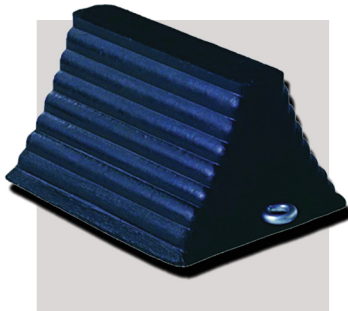

## PARTS PROMOTIONS

Gear up while supplies last! Promotional pricing is valid 12/31/24-3/31/25

WORK LIGHT

**\$20.58**

FLTWL36009SP  
Fleetrite

WHEEL CHOCK

**\$18.68**

FLTSIWC1  
Fleetrite

BRAKE CHAMBER

**\$39.73**

FLT3030SCB20  
Fleetrite

SHOP TOWELS

**\$12.49**

FLTSTB200  
Fleetrite

CONTACT US AT: 808.682.8050

**INTERNATIONAL**  
Trucks of Hawaii